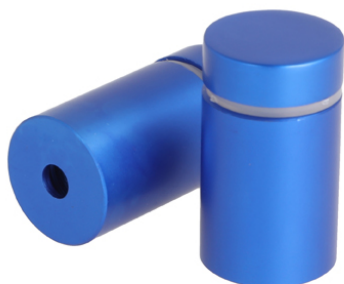

PRODUCT SHEET

Description:

Sign Board Screw $\varnothing 19 \times 25$ mm, Alu, Blue, M10, W/2 Transparent Washers

Item number:

22.11.132-0

Units	Box	Carton	HS Code	Barcode
Pcs.	60	360	8302490099	 5704866084260