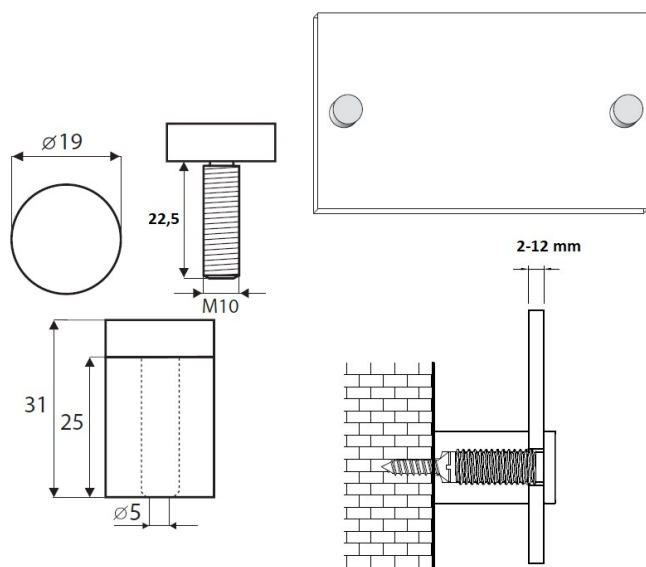

PRODUCT SHEET

Description:

Sign Board Screw $\varnothing 19 \times 25$ mm, Alu, Blue, M10, W/2 Transparent Washers

Item number:

22.11.132-0

Units	Box	Carton	HS Code	Barcode
Pcs.	60	360	8302490099	 5704866084260